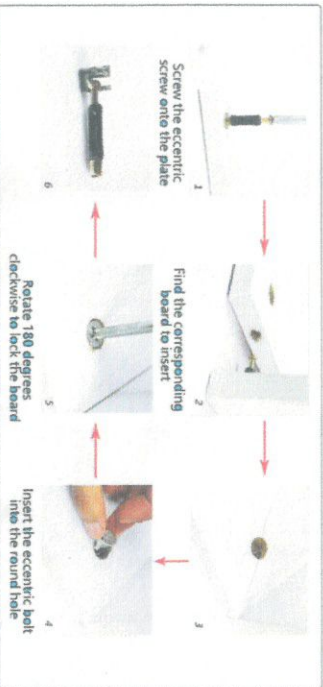

Installation diagram of double drawer dressing table

A*14	B*14	C*22	D*4	E*10	F*4	G*2	H*2

Eccentric installation principle

Installation of drawer section

Plate part

Step 2: Installation of overall parts